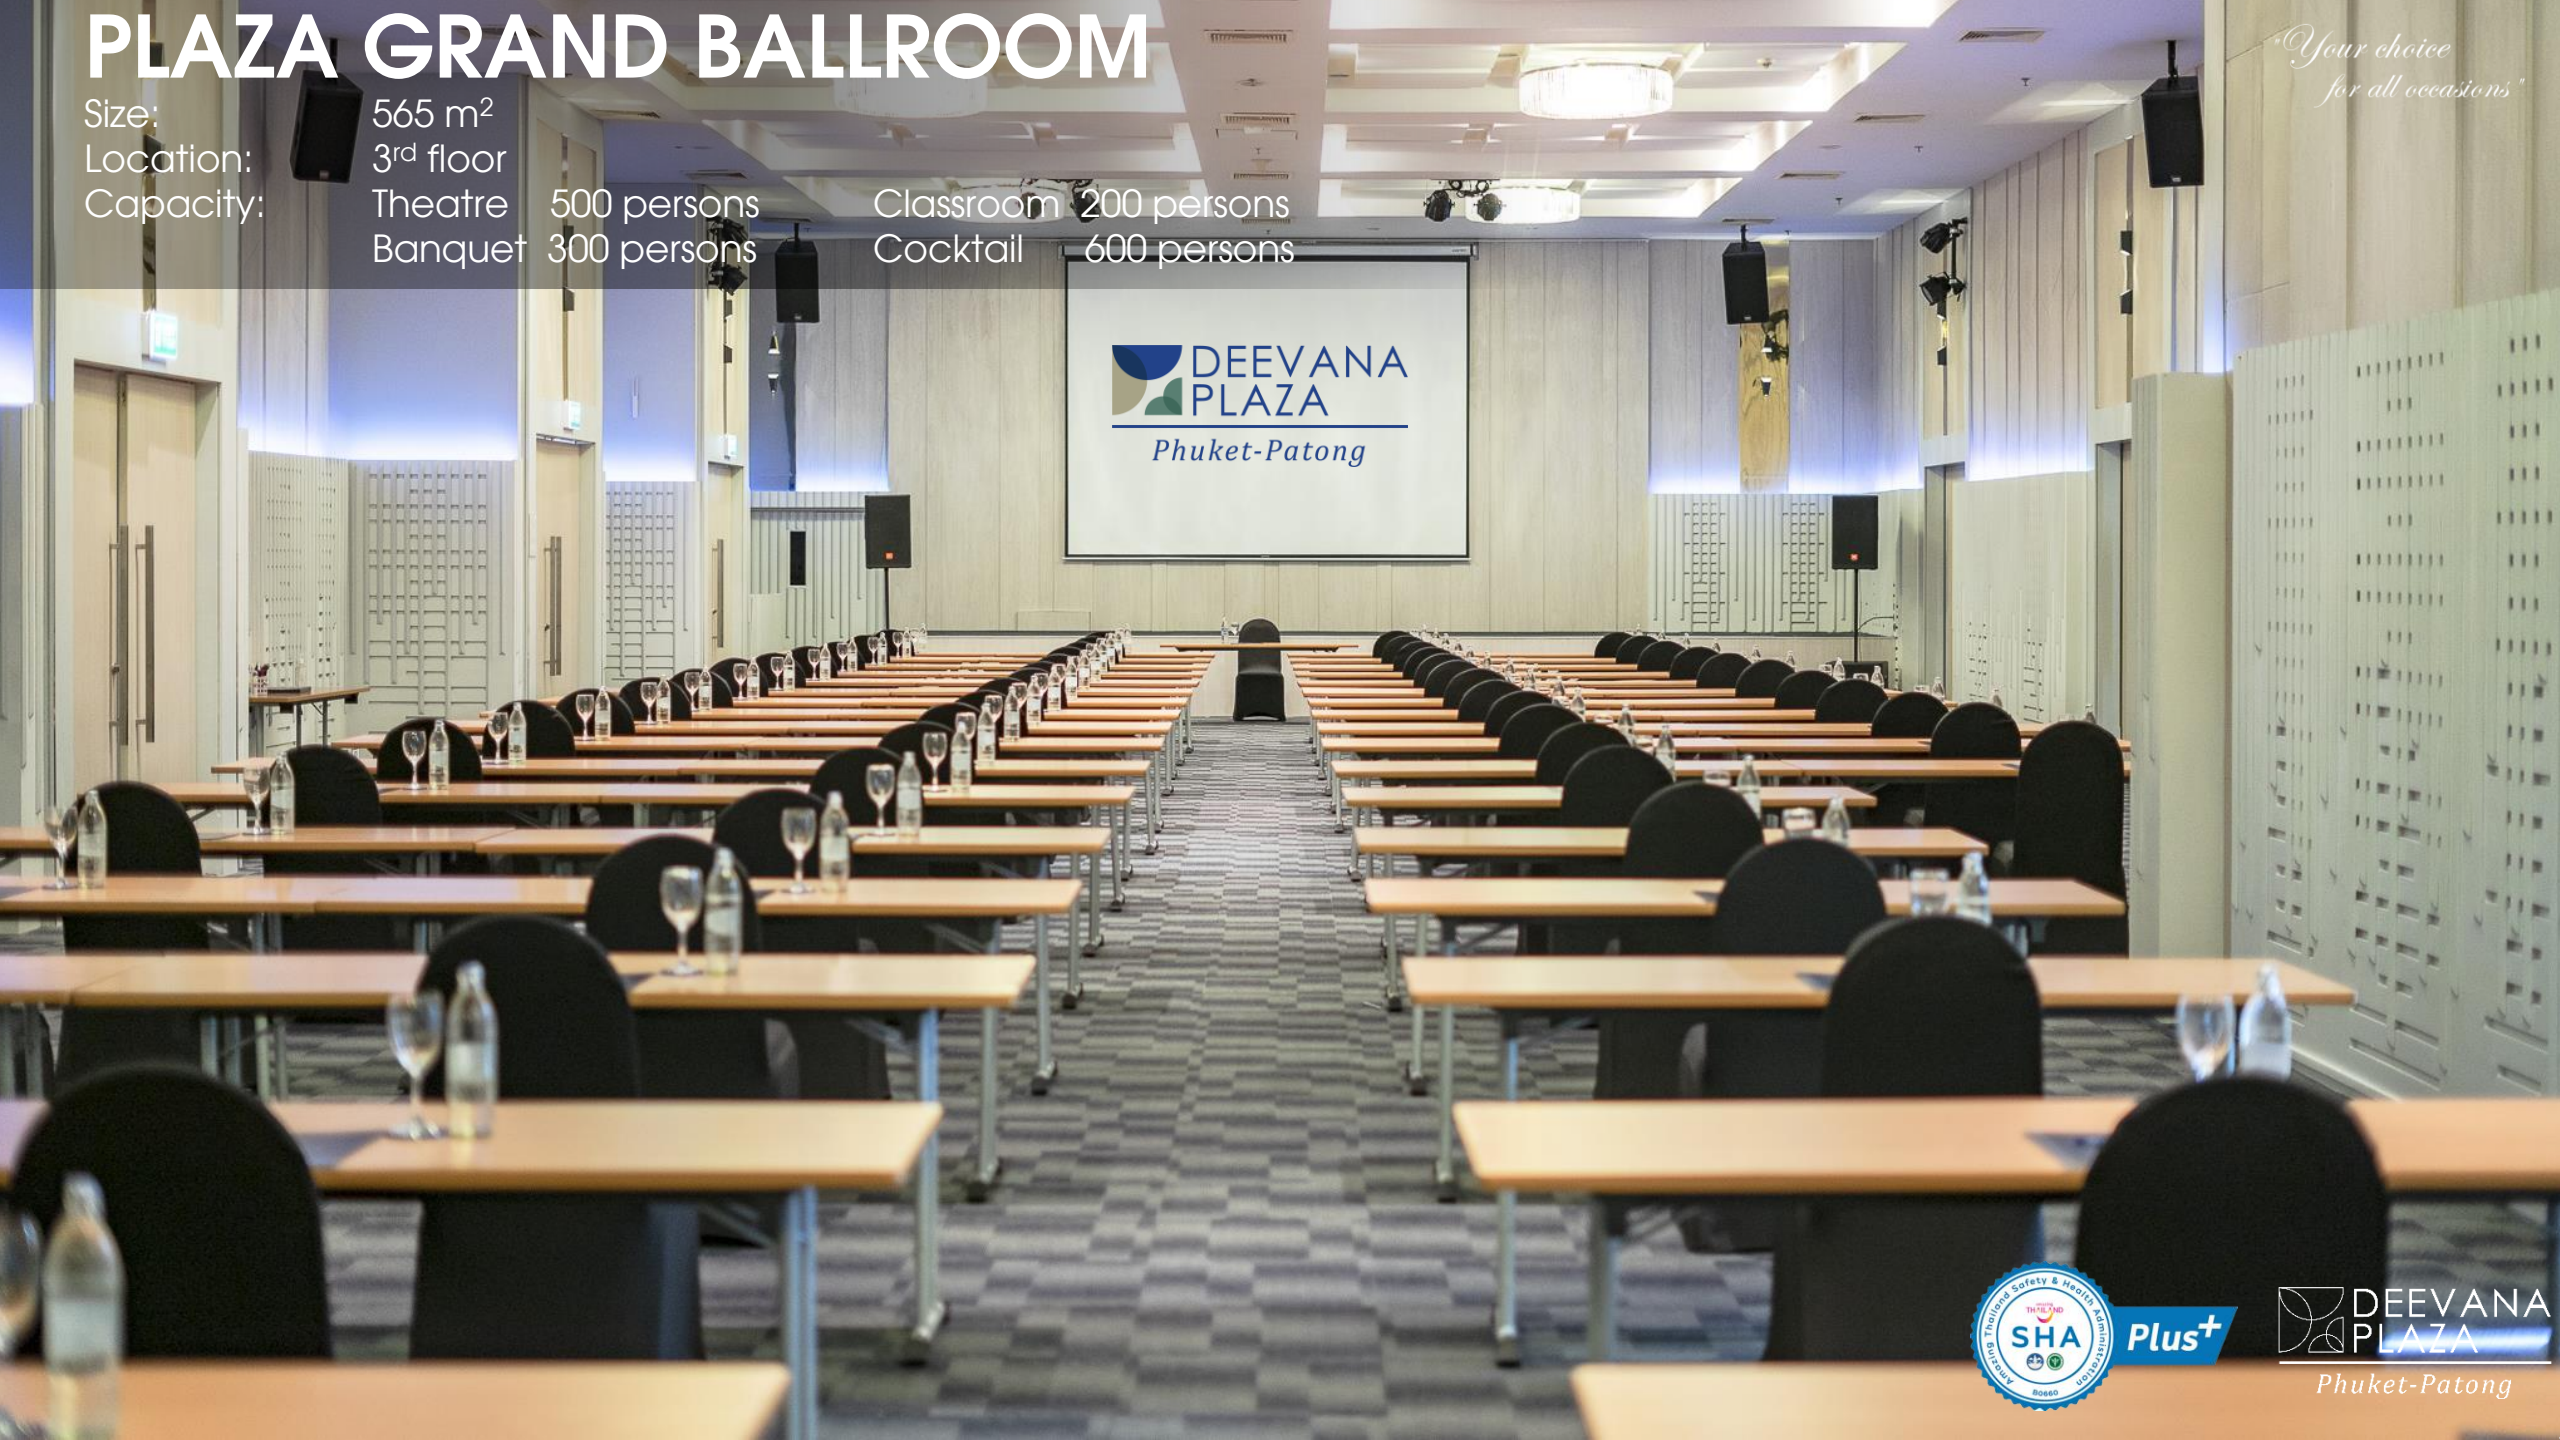

PLAZA GRAND BALLROOM

Size: 565 m²
Location: 3rd floor
Capacity: Theatre 500 persons
Classroom 200 persons
Banquet 300 persons
Cocktail 600 persons

*"Your choice
for all occasions"*

Plus+

Phuket-Patong